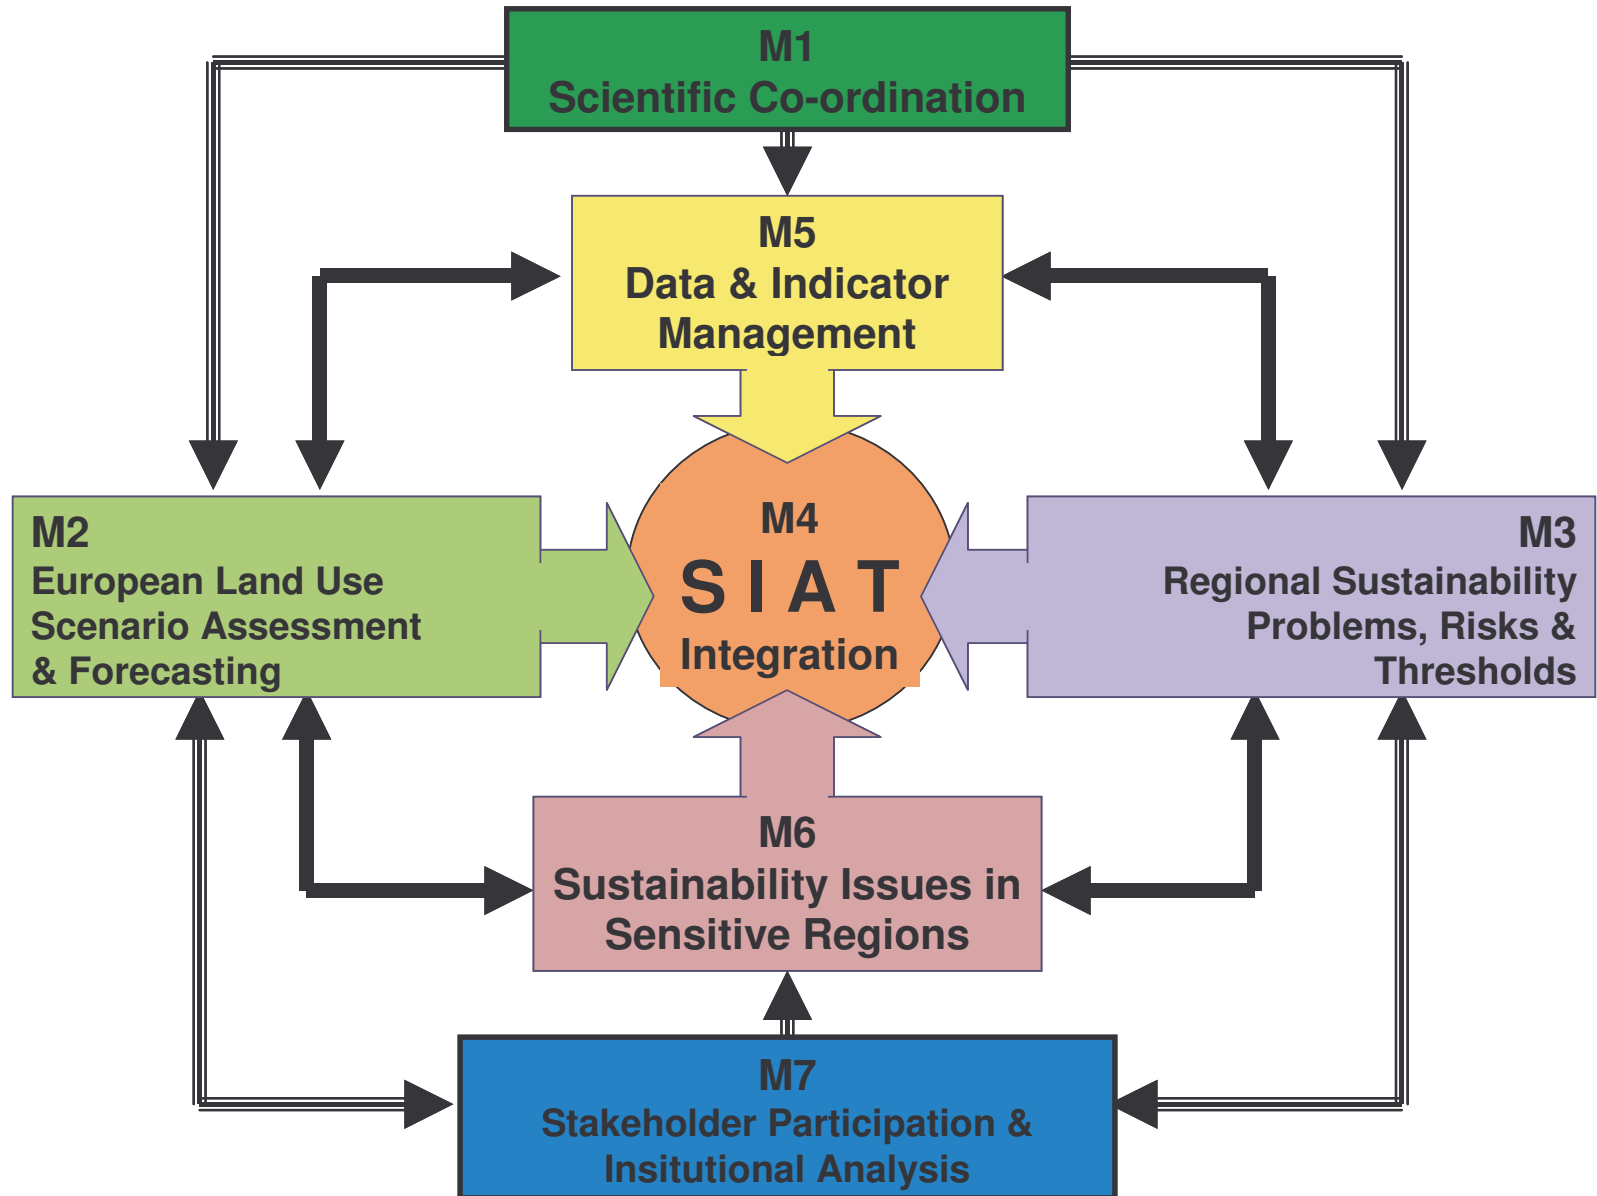

Aim

To deliver ex-ante Impact Assessment Tools (SIAT) to support decision making on policies related to multifunctional land use in European regions.

Integration of:

- Regional scale, European coverage
- spatial and temporal dimension
- various land use sectors
- social, economic, and environmental dimension
- Top-down / bottom-up approach

Multifunctionality

Sustainability Impact Assessment:
Tools for environmental, social and economic
effects of multifunctional land use in European Regions

Economic Functions

Income
Employment
Growth

Wellness functions

Food
Renewable Resources

Sustainability Impact Assessment:
Tools for environmental, social and economic
effects of multifunctional land use in European Regions

Sustainability Impact Assessment:
Tools for environmental, social and economic
effects of multifunctional land use in European Regions

Sustainability Impact Assessment:
 Tools for environmental, social and economic
 effects of multifunctional land use in European Regions

SENSOR partnership

33 partners
 15 countries