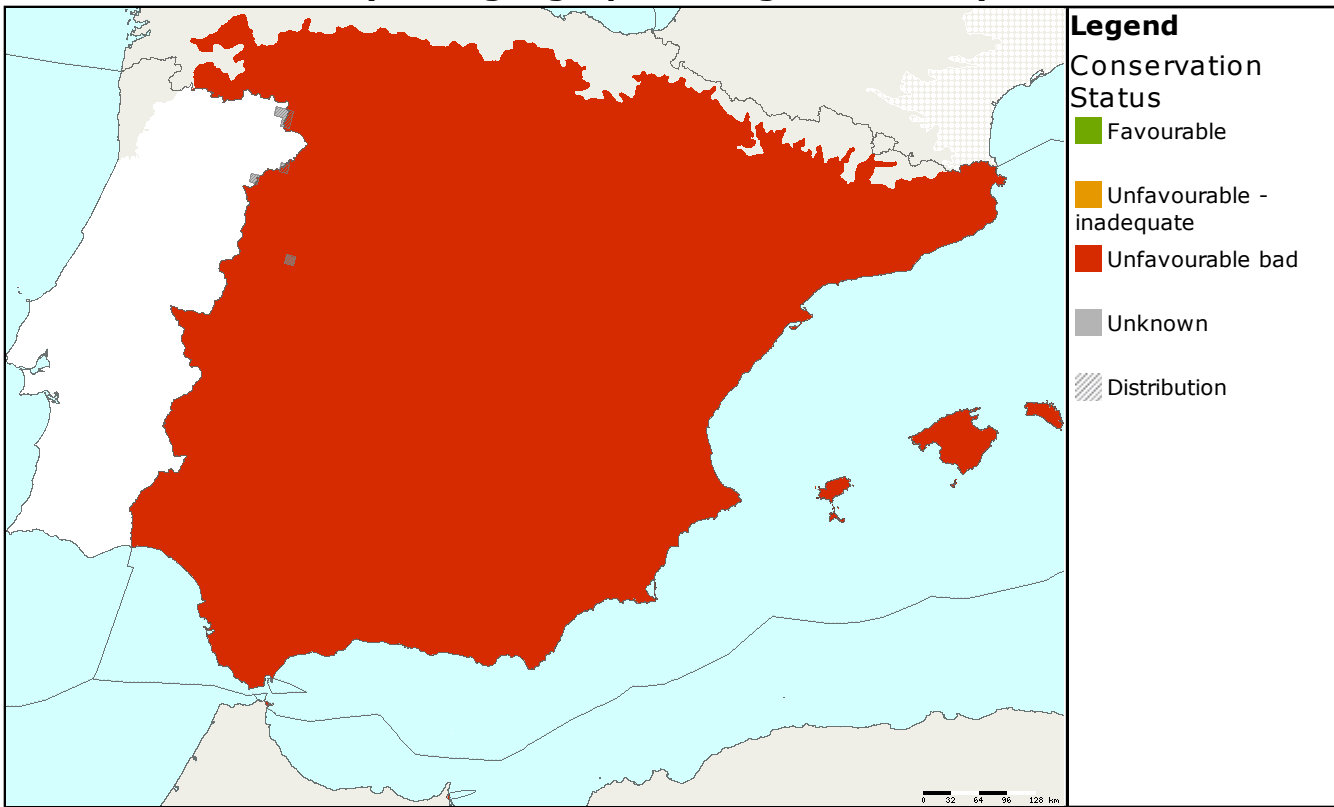

Species name: **Linaria coutinhoi**
Annex: **II, IV**

Species group: **Plants**
Regions: **MED**

Assessments of conservation status at the European level (all biogeographical regions - EU25)

MS	Region	Conservation status assessment					Population size & unit	Population Trend
		Range	Population	Habitat	Future prospects	Overall		
EU25	MED							X

MED: Extinct in Spain In Portugal, found in Serra da Nogueira. Very little information exists.

**Assessments of conservation status as reported by Member states
(all biogeographical regions - EU25)**

MS	Region	Conservation status assessment					Size&unit	Population trend	Data quality
		Range	Population	Habitat	Future prospects	Overall			
PT	MED						N/A x	X	
ES	MED						N/A x	-	