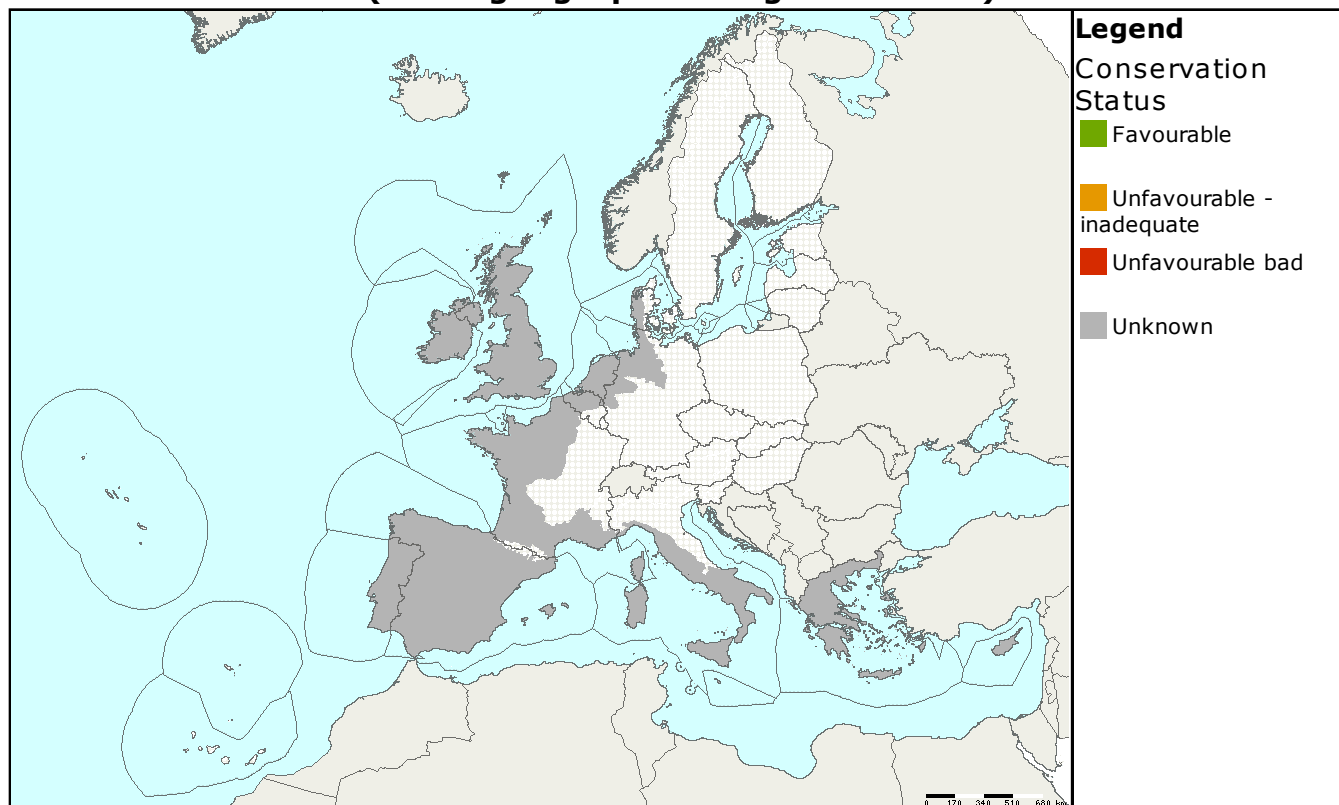

Species name: **Mauremys leprosa**
Annex: **II, IV**

Species group: **Amphibians & Reptiles**
Regions: **ATL MED**

Assessments of conservation status at the European level (all biogeographical regions - EU25)

MS	Region	Conservation status assessment					Population size & unit	Population Trend
		Range	Population	Habitat	Future prospects	Overall		
EU25	ATL						25 grids	X
EU25	MED						1999 grids	

The Spanish terrapin is a turtle occurring in the south-western Europe and the north-western Africa. In Europe the centre of the distribution is in the Iberian Peninsula, where the species is relatively common. The natural range extends towards the north to France. Its occurrence is always linked to the occurrence of water bodies. It inhabits preferably the banks covered by herbaceous or forest vegetation.

The conservation status in both the Mediterranean and the Atlantic biogeographical regions, is 'unknown'; the information about the status of this species is not available or is scarce. However the habitat of the species is across entire range threatened by direct human impact like draining, water pollution or destruction of the habitats. The Spanish terrapin is considered