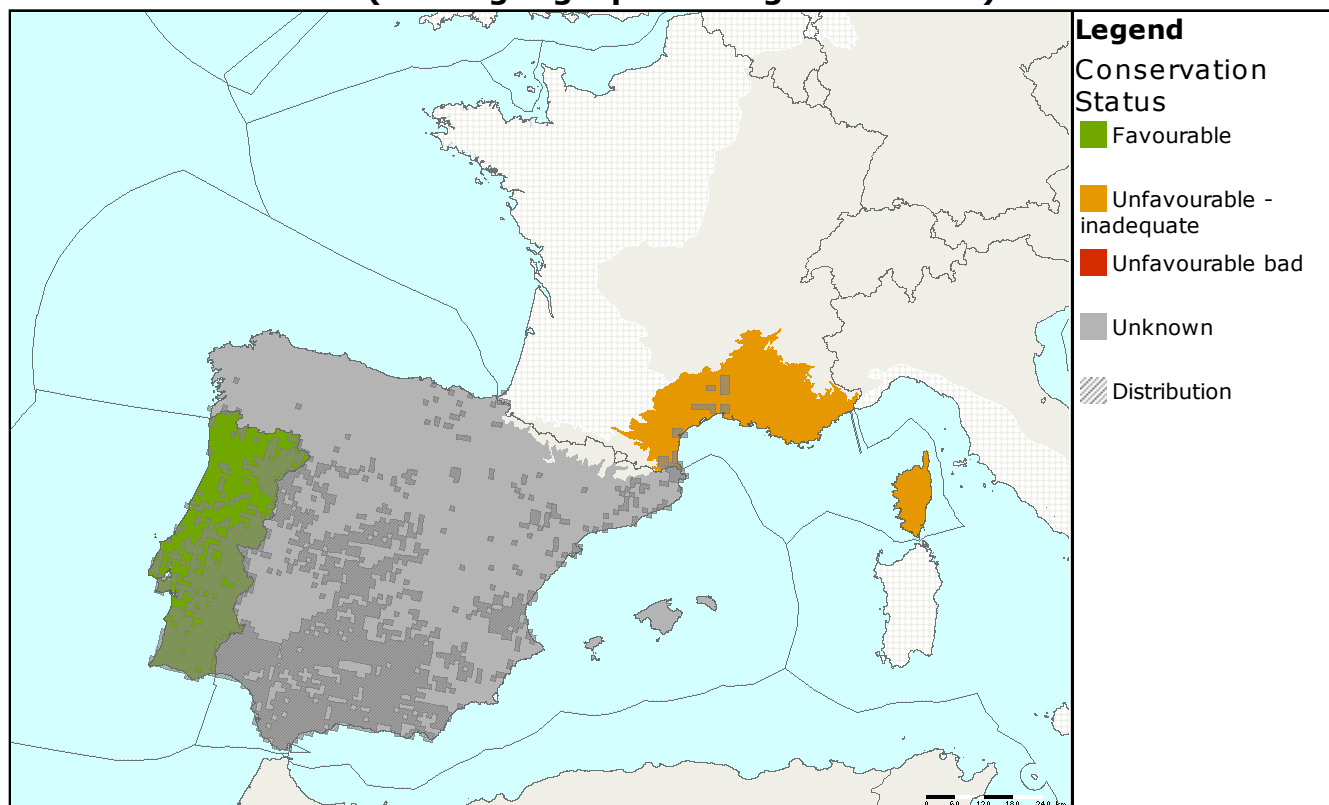

'vulnerable' in Spain and 'endangered' in France.

Assessments of conservation status as reported by Member states (all biogeographical regions - EU25)

MS	Region	Conservation status assessment					Size&unit	Population trend	Data quality
		Range	Population	Habitat	Future prospects	Overall			
ES	ATL						N/A x	X	
PT	ATL						(1000) - 1000 indiv.	X	2
ES	MED						N/A x	X	
FR	MED						15 - 15 loc.	=	1
PT	MED						10000 - (10000) indiv.	X	2

Data quality is based on as assessment by each Member State, 1 = good, 2 = medium, 3 = poor

This information is derived from the Member State national reports submitted to the European Commission under Article 17 of the Habitats Directive in 2007 and covering the period 2001-2006. More detailed information is available at

<http://biodiversity.eionet.europa.eu/article17>