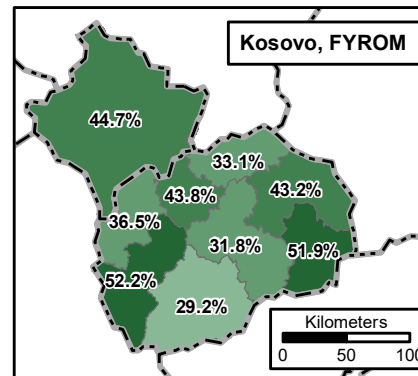

This map is not a good solution to represents Forest % Figures at NUTS 3 level, as the maps cannot be read properly any longer - a different presentation has to be chosen, see next map.

FISE map code:
0003
16-10-2018

Disclaimer:
EC and EEA disclaimer on data accuracy and reliability ... and so on and on.

1.9%

Percentage of Forest at NUTS 3 level

Not for all countries data collection has been performed

Overview Map

Countries with NUTS 3 level Forest Area Information existing: FYROM, Kosovo, Latvia, Luxembourg, Malta, Romania, Slovakia and Sweden.

See detailed maps for % figures and spatial distribution of forest.

Forest coverage in % at NUTS 3

Legend overview map

FISE map code: 0004
16-10-2018

Disclaimer: EC and EEA disclaimer on data accuracy and reliability ... and so on and on.