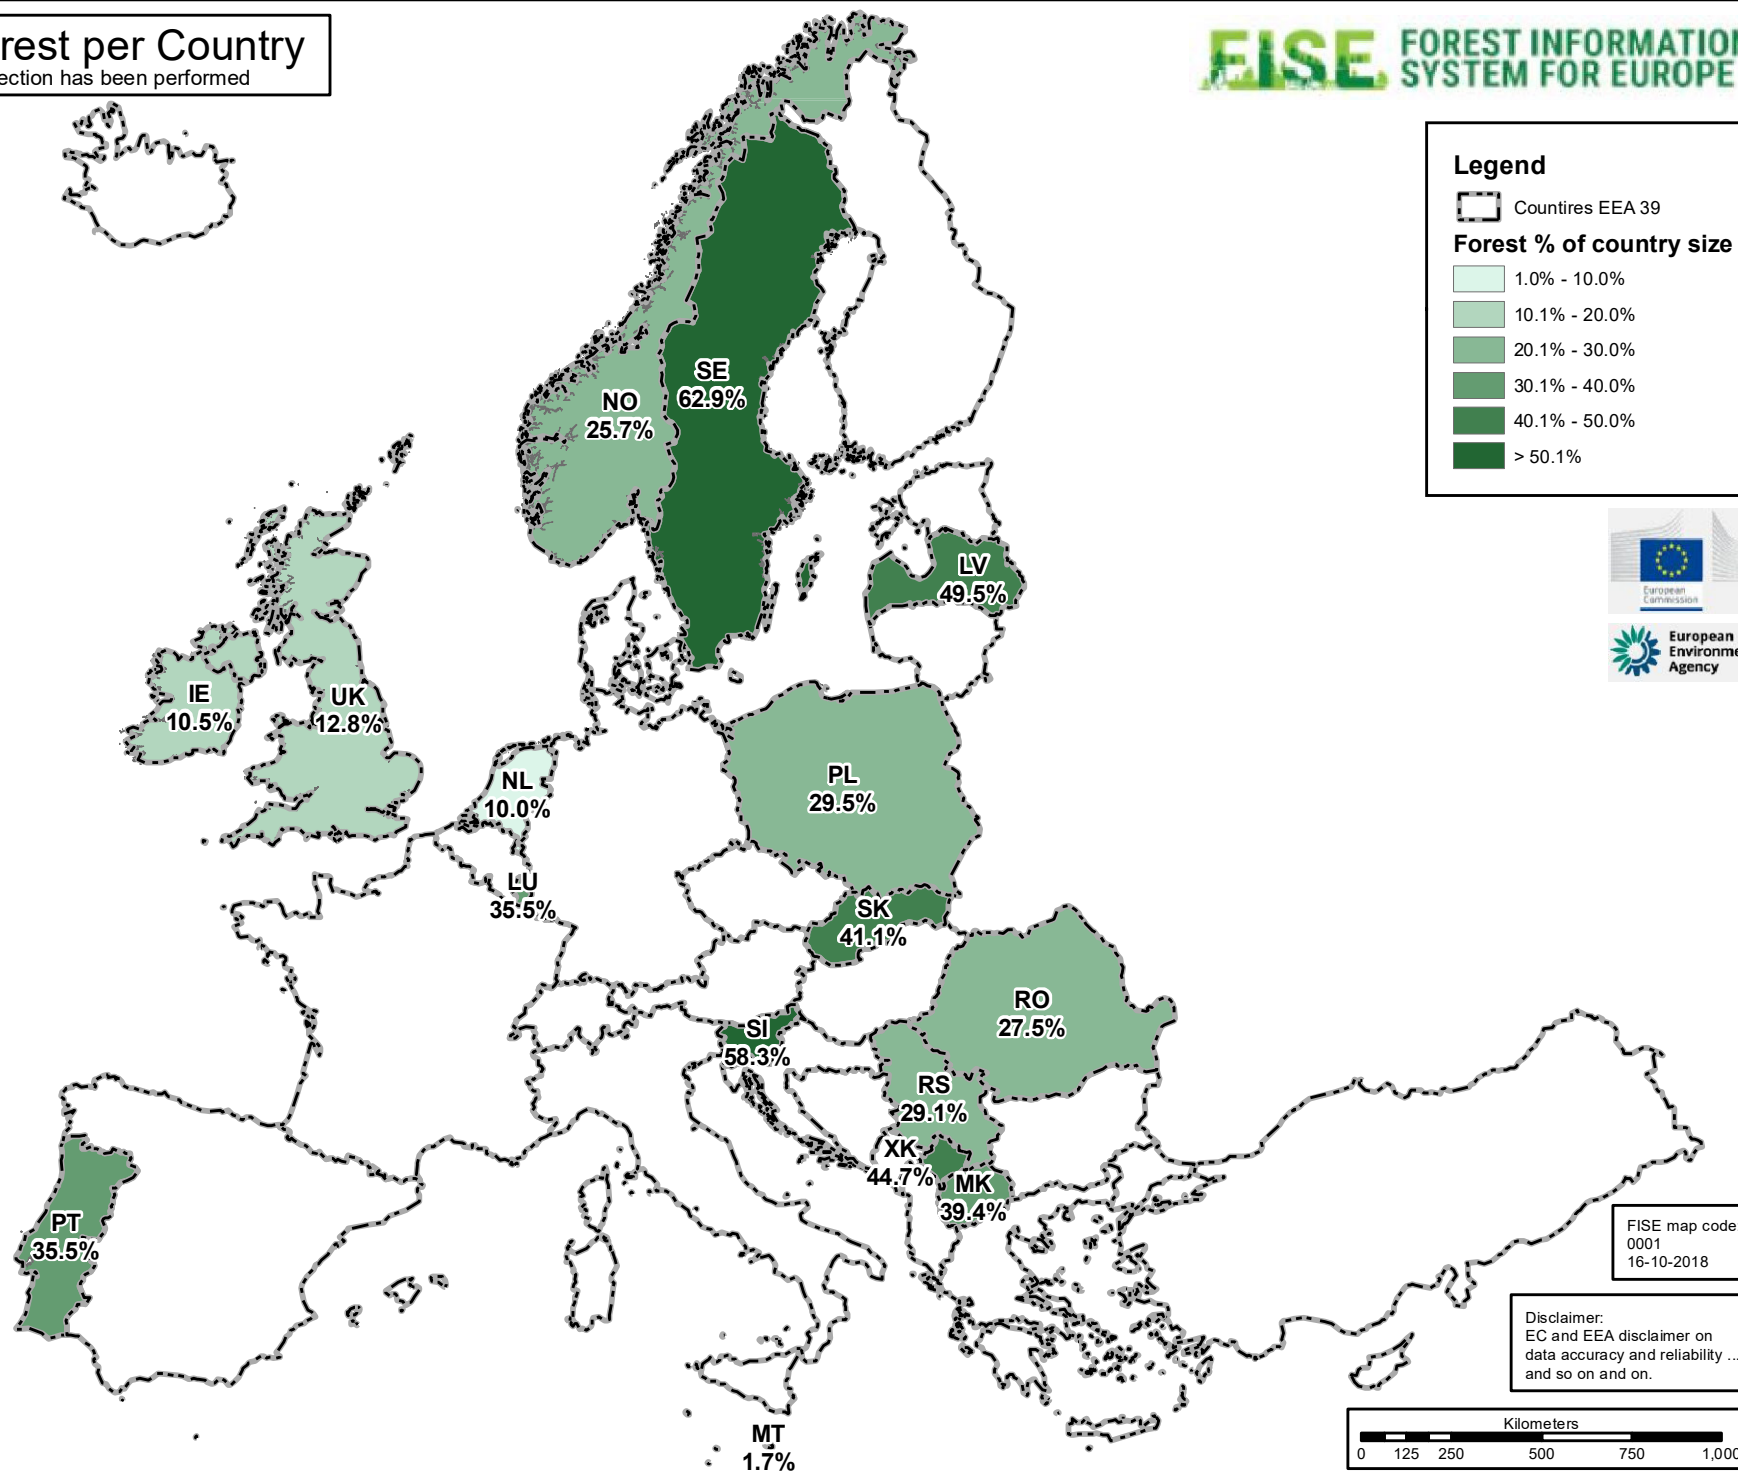

Percentage of Forest per Country

Not for all countries data collection has been performed

Legend

 Countries EEA 39

Forest % of country size

-  1.0% - 10.0%
-  10.1% - 20.0%
-  20.1% - 30.0%
-  30.1% - 40.0%
-  40.1% - 50.0%
-  > 50.1%

FISE map code:
0001
16-10-2018

Disclaimer:
EC and EEA disclaimer on
data accuracy and reliability ...
and so on and on.

Percentage of Forest at NUTS 2 level

Not for all countries data collection has been performed