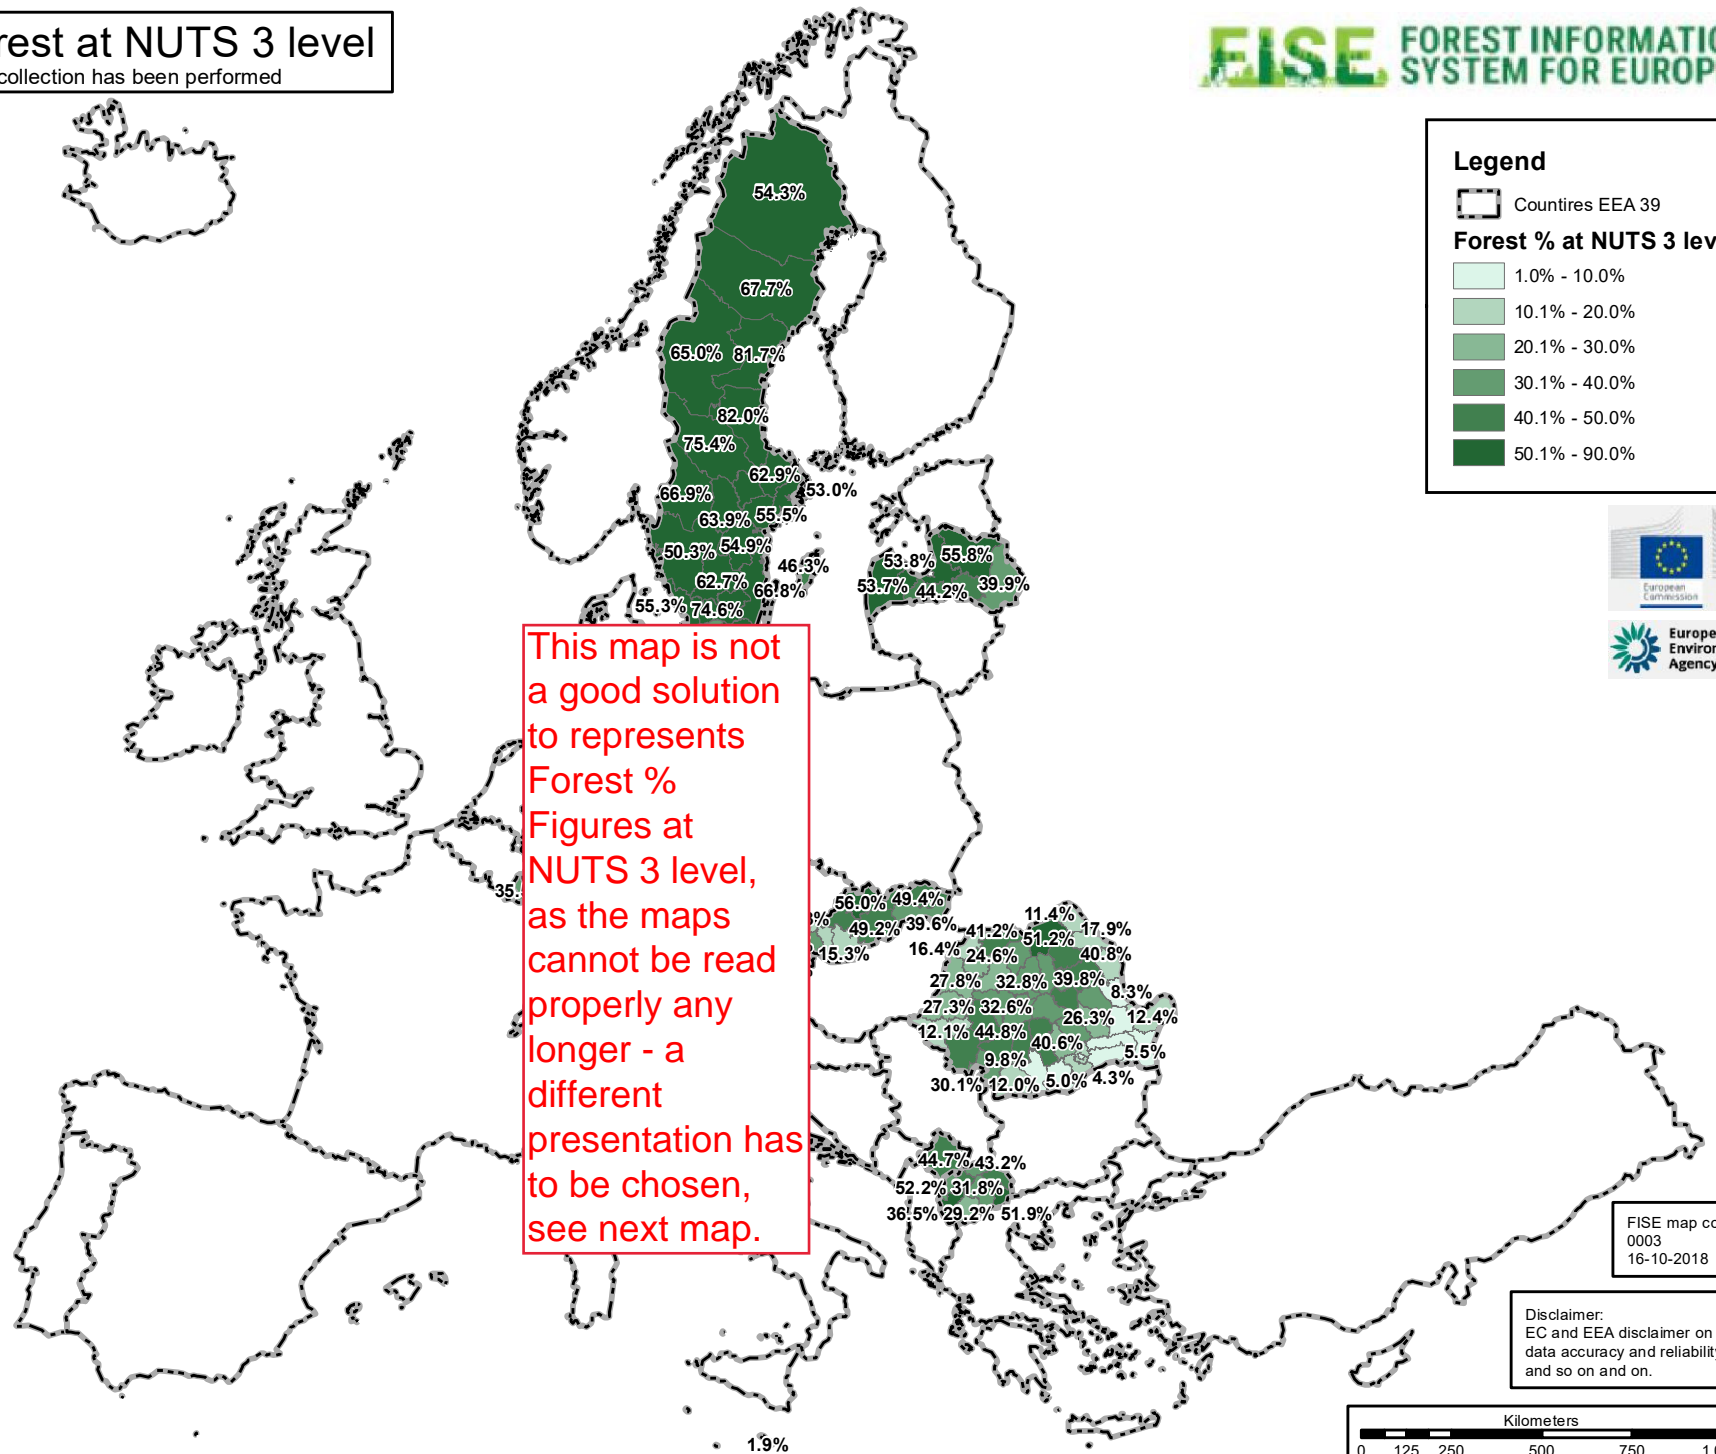

Legend

 Countries EEA 39

Forest % at NUTS 2 level

-  1.7% - 10.0%
-  10.1% - 20.0%
-  20.1% - 30.0%
-  30.1% - 40.0%
-  40.1% - 50.0%
-  50.1% - 80.0%

FISE map code:
0002
16-10-2018

Disclaimer:
EC and EEA disclaimer on
data accuracy and reliability ...
and so on and on.

Percentage of Forest at NUTS 3 level

Not for all countries data collection has been performed

Legend

 Countries EEA 39

Forest % at NUTS 3 level

-  1.0% - 10.0%
-  10.1% - 20.0%
-  20.1% - 30.0%
-  30.1% - 40.0%
-  40.1% - 50.0%
-  50.1% - 90.0%

This map is not a good solution to represents Forest % Figures at NUTS 3 level, as the maps cannot be read properly any longer - a different presentation has to be chosen, see next map.

FISE map code:
0003
16-10-2018