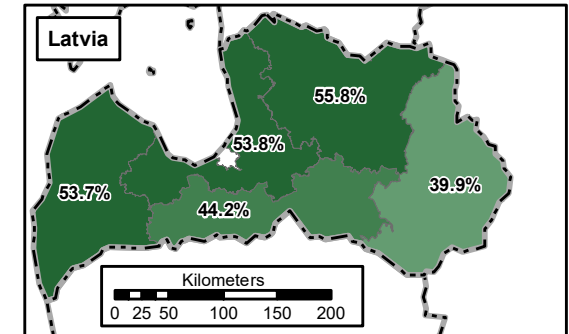

This map is not a good solution to represents Forest % Figures at NUTS 3 level, as the maps cannot be read properly any longer - a different presentation has to be chosen, see next map.

FISE map code:
0003
16-10-2018

Disclaimer:
EC and EEA disclaimer on data accuracy and reliability ... and so on and on.

1.9%

Percentage of Forest at NUTS 3 level

Not for all countries data collection has been performed

Overview Map

Countries with NUTS 3 level Forest Area Information existing: FYROM, Kosovo, Latvia, Luxembourg, Malta, Romania, Slovakia and Sweden.

See detailed maps for % figures and spatial distribution of forest.

Forest coverage in % at NUTS 3

Legend overview map

FISE map code: 0004
16-10-2018

Disclaimer: EC and EEA disclaimer on data accuracy and reliability ... and so on and on.