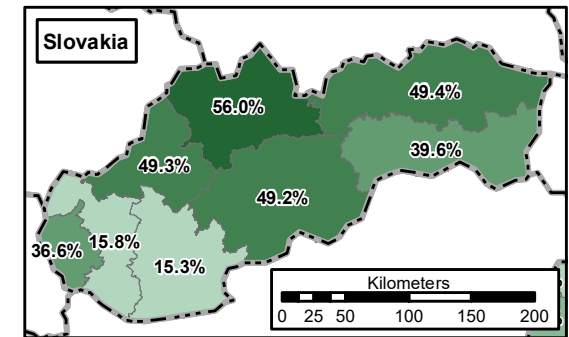

This map is not a good solution to represents Forest % Figures at NUTS 3 level, as the maps cannot be read properly any longer - a different presentation has to be chosen, see next map.

FISE map code:
0003
16-10-2018

Disclaimer:
EC and EEA disclaimer on data accuracy and reliability ... and so on and on.

1.9%

Percentage of Forest at NUTS 3 level

Not for all countries data collection has been performed

Overview Map

Countries with NUTS 3 level Forest Area Information existing: FYROM, Kosovo, Latvia, Luxembourg, Malta, Romania, Slovakia and Sweden.

See detailed maps for % figures and spatial distribution of forest.

Forest coverage in % at NUTS 3

Legend overview map

FISE map code: 0004
16-10-2018

Disclaimer: EC and EEA disclaimer on data accuracy and reliability ... and so on and on.