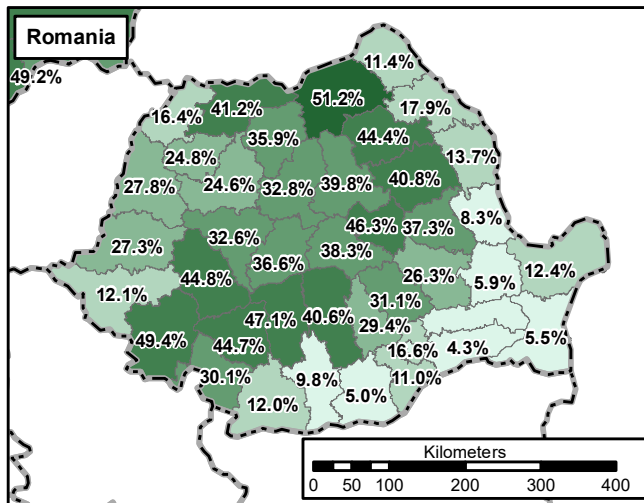

This map is not a good solution to represents Forest % Figures at NUTS 3 level, as the maps cannot be read properly any longer - a different presentation has to be chosen, see next map.

FISE map code:
0003
16-10-2018

Disclaimer:
EC and EEA disclaimer on data accuracy and reliability ... and so on and on.

1.9%

Percentage of Forest at NUTS 3 level

Not for all countries data collection has been performed

Overview Map

Countries with NUTS 3 level Forest Area Information existing: FYROM, Kosovo, Latvia, Luxembourg, Malta, Romania, Slovakia and Sweden.

See detailed maps for % figures and spatial distribution of forest.

Forest coverage in % at NUTS 3

Legend overview map

FISE map code: 0004
16-10-2018

Disclaimer: EC and EEA disclaimer on data accuracy and reliability ... and so on and on.