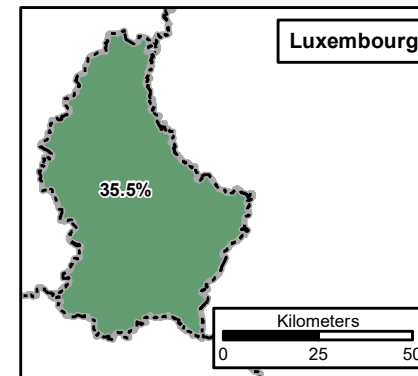

This map is not a good solution to represents Forest % Figures at NUTS 3 level, as the maps cannot be read properly any longer - a different presentation has to be chosen, see next map.

FISE map code:
0003
16-10-2018

Disclaimer:
EC and EEA disclaimer on data accuracy and reliability ... and so on and on.

1.9%

Percentage of Forest at NUTS 3 level

Not for all countries data collection has been performed

Overview Map

Countries with NUTS 3 level Forest Area Information existing: FYROM, Kosovo, Latvia, Luxembourg, Malta, Romania, Slovakia and Sweden.

See detailed maps for % figures and spatial distribution of forest.

Forest coverage in % at NUTS 3

Legend overview map

FISE map code: 0004
16-10-2018

Disclaimer: EC and EEA disclaimer on data accuracy and reliability ... and so on and on.