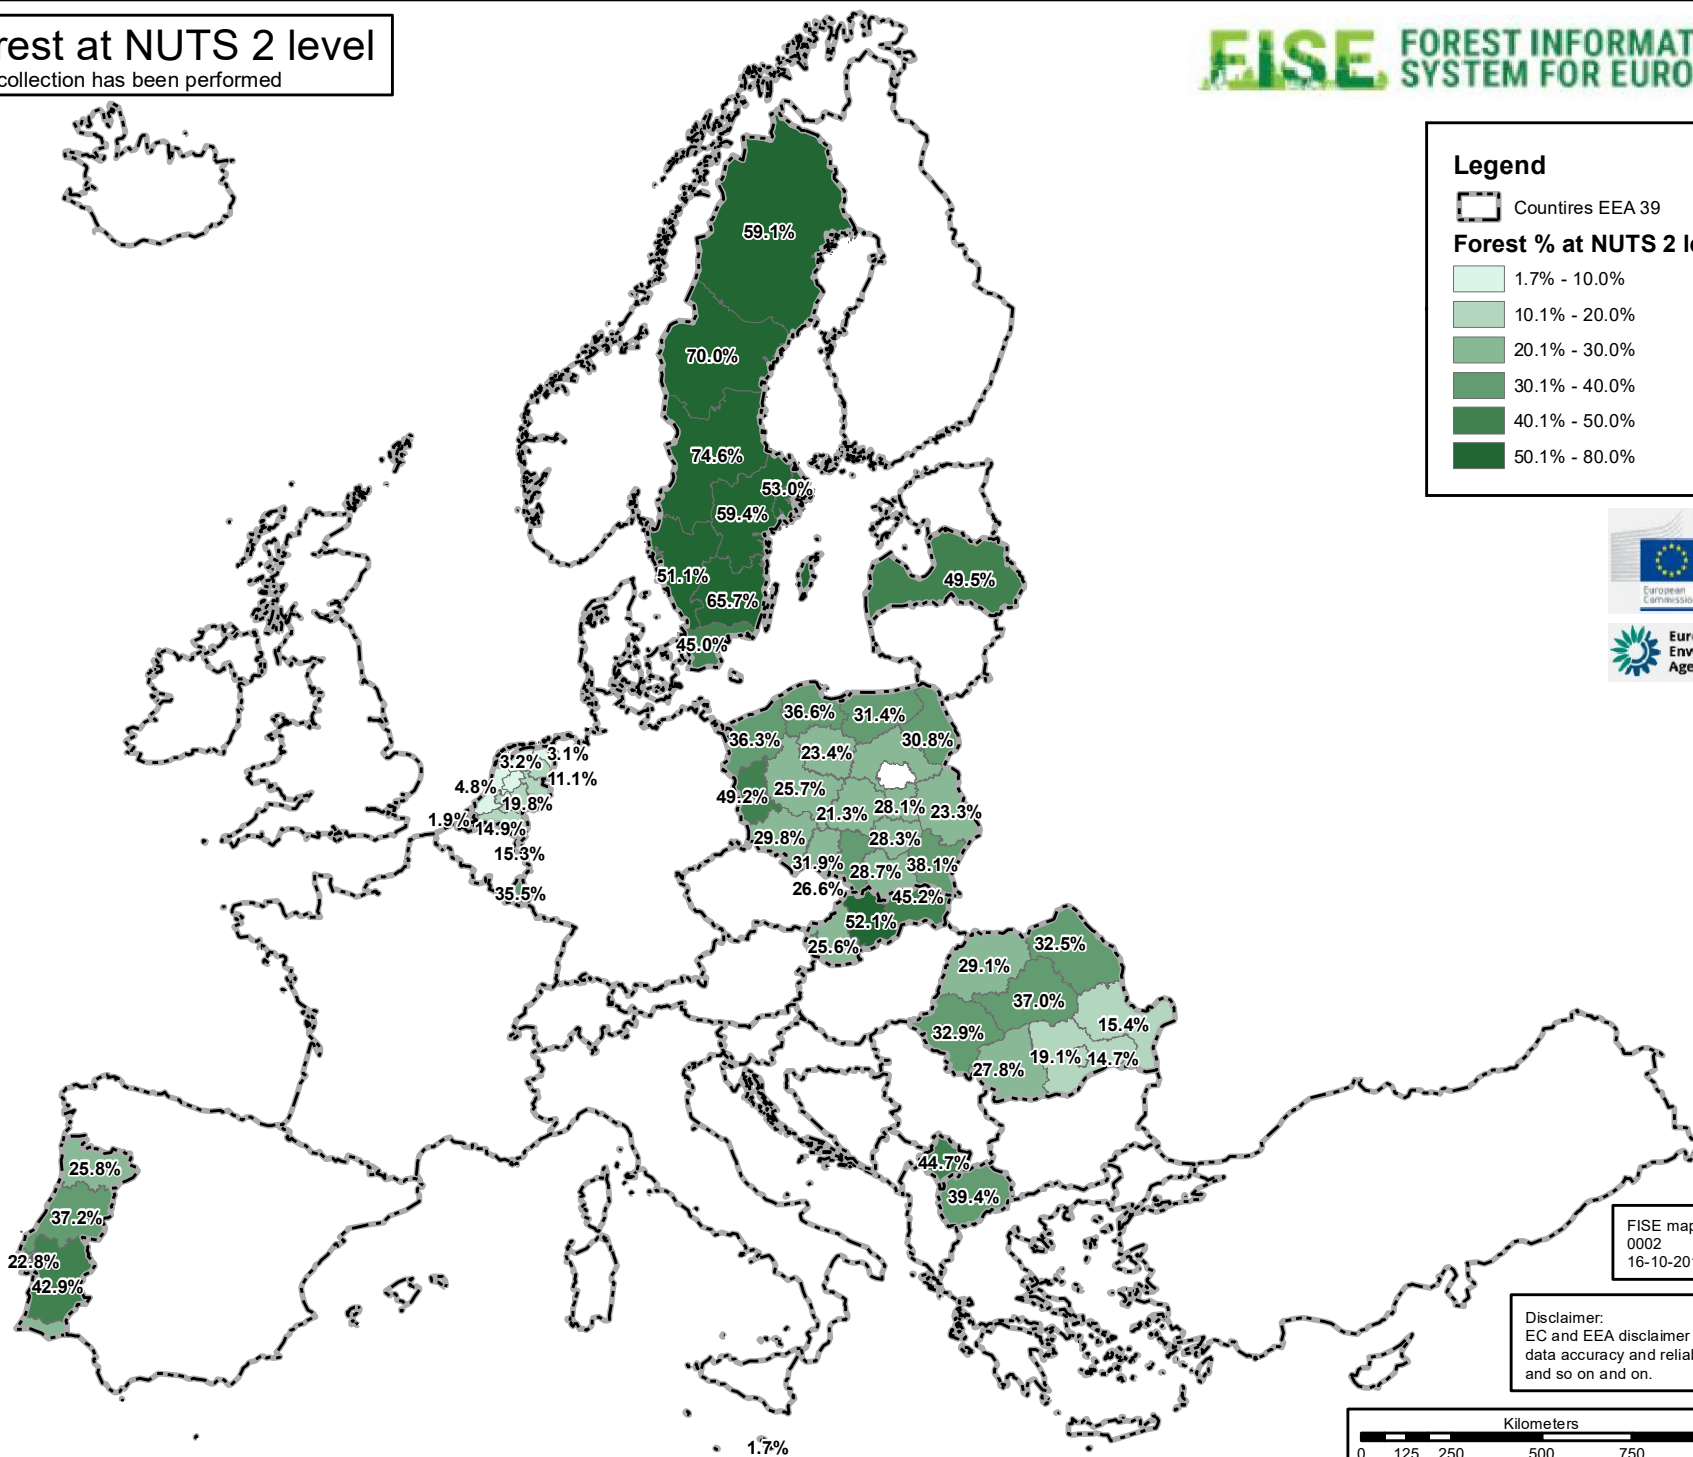

Percentage of Forest per Country

Not for all countries data collection has been performed

Legend

 Countries EEA 39

Forest % of country size

-  1.0% - 10.0%
-  10.1% - 20.0%
-  20.1% - 30.0%
-  30.1% - 40.0%
-  40.1% - 50.0%
-  > 50.1%

FISE map code:
0001
16-10-2018

Disclaimer:
EC and EEA disclaimer on
data accuracy and reliability ...
and so on and on.

Percentage of Forest at NUTS 2 level

Not for all countries data collection has been performed

Legend

 Countries EEA 39

Forest % at NUTS 2 level

-  1.7% - 10.0%
-  10.1% - 20.0%
-  20.1% - 30.0%
-  30.1% - 40.0%
-  40.1% - 50.0%
-  50.1% - 80.0%

FISE map code:
0002
16-10-2018

Disclaimer:
EC and EEA disclaimer on
data accuracy and reliability ...
and so on and on.