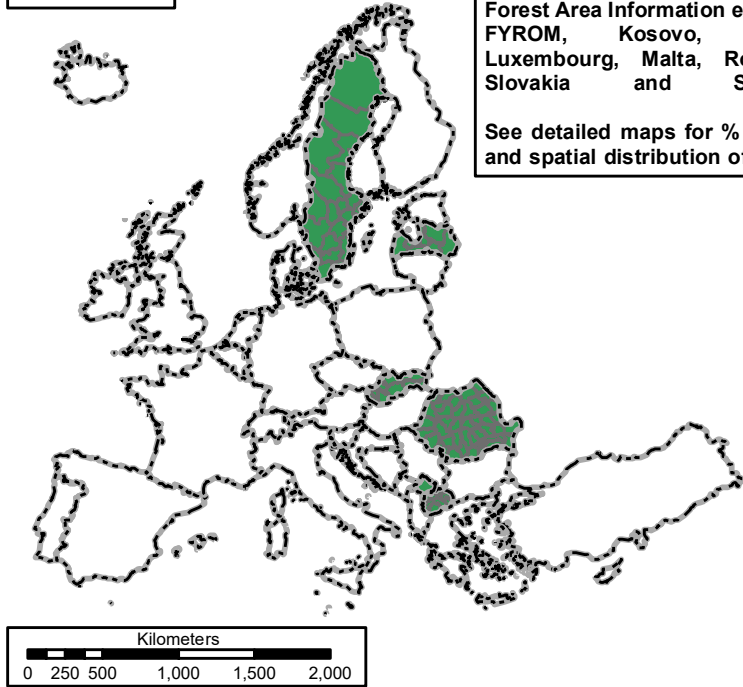

This map is not a good solution to represents Forest % Figures at NUTS 3 level, as the maps cannot be read properly any longer - a different presentation has to be chosen, see next map.

FISE map code:
0003
16-10-2018

Disclaimer:
EC and EEA disclaimer on data accuracy and reliability ... and so on and on.

1.9%

Percentage of Forest at NUTS 3 level

Not for all countries data collection has been performed

Overview Map

Countries with NUTS 3 level Forest Area Information existing: FYROM, Kosovo, Latvia, Luxembourg, Malta, Romania, Slovakia and Sweden.

See detailed maps for % figures and spatial distribution of forest.

Forest coverage in % at NUTS 3

Legend overview map

FISE map code: 0004
16-10-2018

Disclaimer: EC and EEA disclaimer on data accuracy and reliability ... and so on and on.