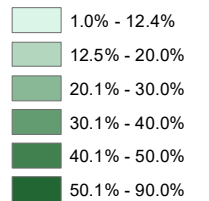

Forest coverage in % at NUTS 3