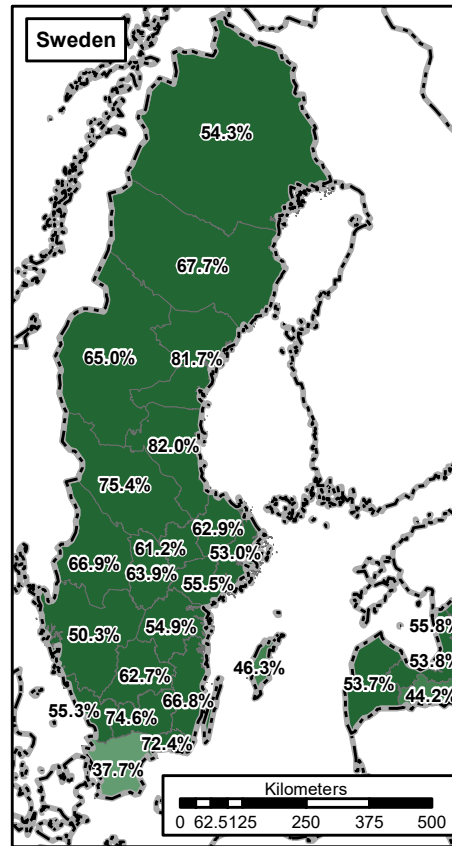

This map is not a good solution to represents Forest % Figures at NUTS 3 level, as the maps cannot be read properly any longer - a different presentation has to be chosen, see next map.

FISE map code:
0003
16-10-2018

Disclaimer:
EC and EEA disclaimer on data accuracy and reliability ... and so on and on.

1.9%

Percentage of Forest at NUTS 3 level

Not for all countries data collection has been performed

Overview Map

Countries with NUTS 3 level Forest Area Information existing: FYROM, Kosovo, Latvia, Luxembourg, Malta, Romania, Slovakia and Sweden.

See detailed maps for % figures and spatial distribution of forest.

Forest coverage in % at NUTS 3

Legend overview map

FISE map code: 0004
16-10-2018

Disclaimer: EC and EEA disclaimer on data accuracy and reliability ... and so on and on.